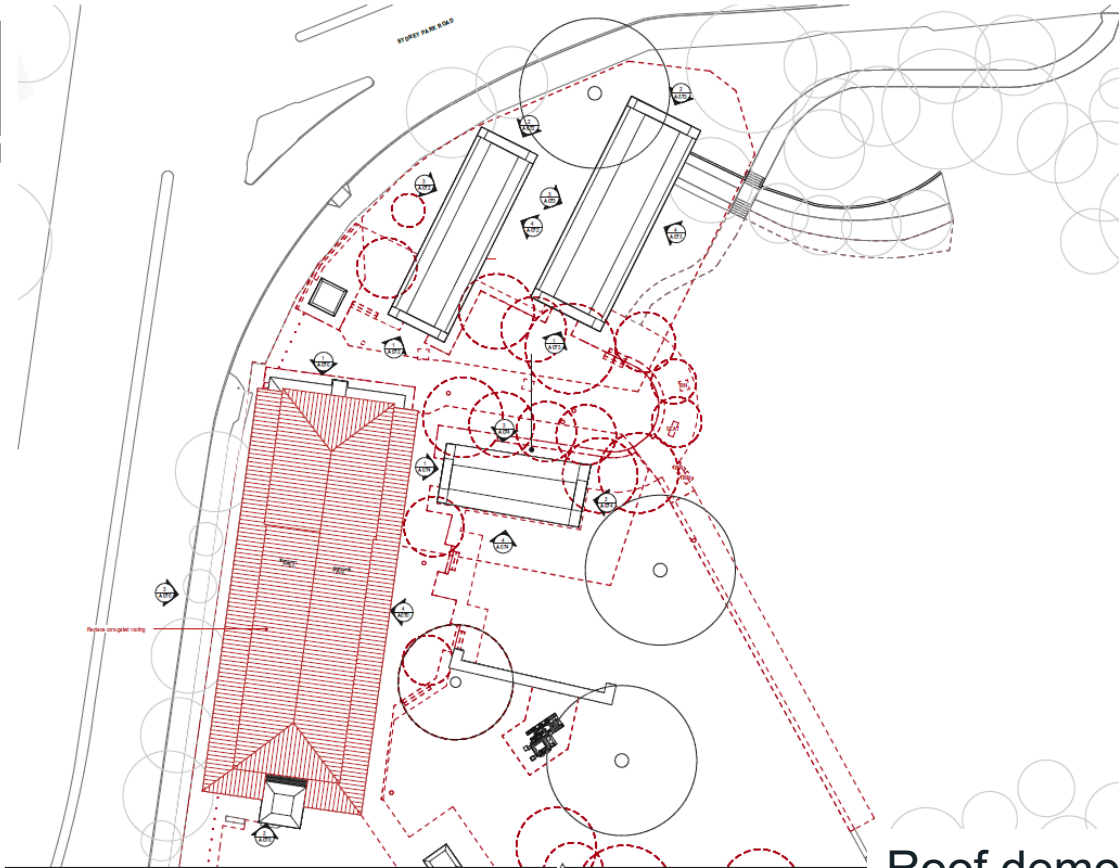

SCALE 1:500

DEMOLITION LEGEND

Legend	
	EXISTING TO BE DEMOLISHED
	EXISTING ELEMENTS TO BE DEMOLISHED
	EXISTING ELEMENTS TO BE RECONSTRUCTED

DRAWING TO BE PRINTED IN COLOUR

ground floor demolition plan (north)

DEMOLITION LEGEND	
Legend	
	EXISTING TO BE RETAINED
	EXISTING ELEMENTS TO BE DEMOLISHED
	EXISTING ELEMENTS TO BE RECONSTRUCTED
DRAWING TO BE PRINTED IN COLOUR	

Level 1 demolition plan (north)

DEMOLITION LEGEND	
Legend	
	EXISTING TO BE RECYCLED
	EXISTING ELEMENTS TO BE DEMOLISHED
	EXISTING ELEMENTS TO BE RECONSTRUCTED

DRAWING TO BE PRINTED IN COLOUR

Roof demolition plan (north)

1 XBR, EXISTING BRICKWORK
Repair, clean & repaint as required.

2 XMG, EXISTING METAL SCREEN AND GATE

3 XMS, EXISTING METAL SCREEN

4 XTF, EXISTING TIMBER FRAMING