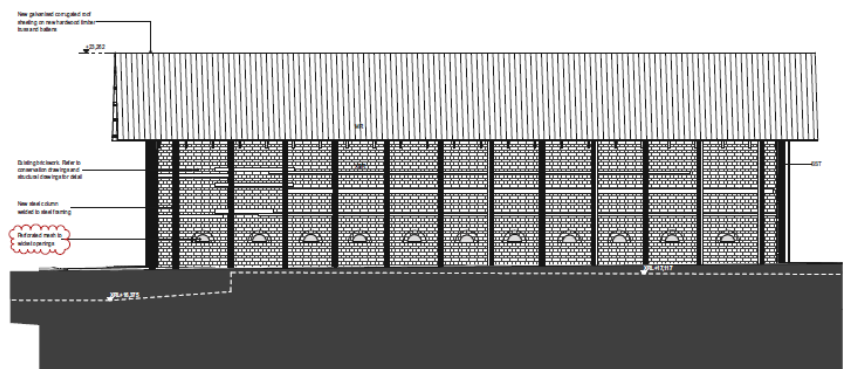

DEMOLITION LEGEND	
Legend	
	EXISTING TO BE RETAINED
	EXISTING ELEMENTS TO BE DEMOLISHED
	EXISTING ELEMENTS TO BE RECONSTRUCTED
DRAWING TO BE PRINTED IN COLOUR	

Level 1 demolition plan (north)

DEMOLITION LEGEND	
Legend	
	EXISTING TO BE RECYCLED
	EXISTING ELEMENTS TO BE DEMOLISHED
	EXISTING ELEMENTS TO BE RECONSTRUCTED

DRAWING TO BE PRINTED IN COLOUR

Roof demolition plan (north)

1 XBR, EXISTING BRICKWORK
Repair, clean & repaint as required.

2 XMG, EXISTING METAL SCREEN AND GATE

3 XMS, EXISTING METAL SCREEN

4 XTF, EXISTING TIMBER FRAMING