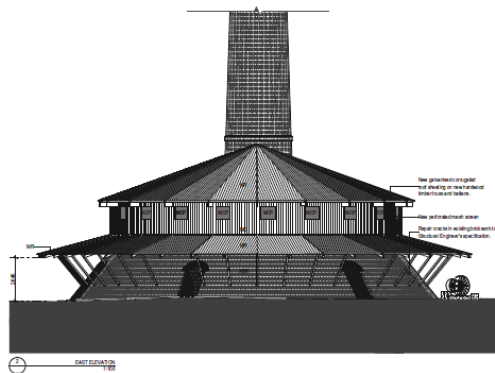

DEMOLITION LEGEND	
Legend	
	EXISTING TO BE RETAINED
	EXISTING ELEMENTS TO BE DEMOLISHED
	EXISTING ELEMENTS TO BE RECONSTRUCTED
DRAWING TO BE PRINTED IN COLOUR	

Level 1 demolition plan (north)

DEMOLITION LEGEND	
Legend	
	EXISTING TO BE RECYCLED
	EXISTING ELEMENTS TO BE DEMOLISHED
	EXISTING ELEMENTS TO BE RECONSTRUCTED

DRAWING TO BE PRINTED IN COLOUR

Roof demolition plan (north)

1 XBR, EXISTING BRICKWORK
Repair, clean & repaint as required.

2 XMG, EXISTING METAL SCREEN AND GATE

3 XMS, EXISTING METAL SCREEN

4 XTF, EXISTING TIMBER FRAMING