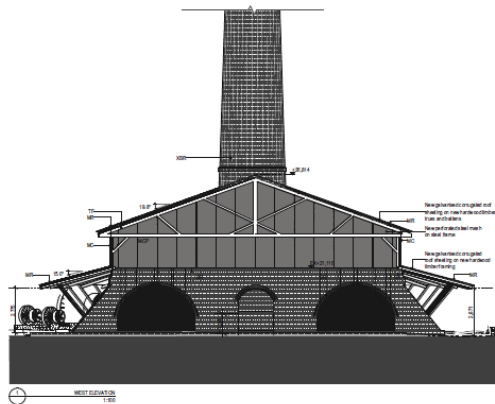

DEMOLITION LEGEND	
Legend	
	EXISTING TO BE RETAINED
	EXISTING ELEMENTS TO BE DEMOLISHED
	EXISTING ELEMENTS TO BE RECONSTRUCTED
DRAWING TO BE PRINTED IN COLOUR	

Level 1 demolition plan (north)

DEMOLITION LEGEND	
Legend	
	EXISTING TO BE RECYCLED
	EXISTING ELEMENTS TO BE DEMOLISHED
	EXISTING ELEMENTS TO BE RECONSTRUCTED

DRAWING TO BE PRINTED IN COLOUR

Roof demolition plan (north)

1 XBR, EXISTING BRICKWORK
Repair, clean & repaint as required.

2 XMG, EXISTING METAL SCREEN AND GATE

3 XMS, EXISTING METAL SCREEN

4 XTF, EXISTING TIMBER FRAMING