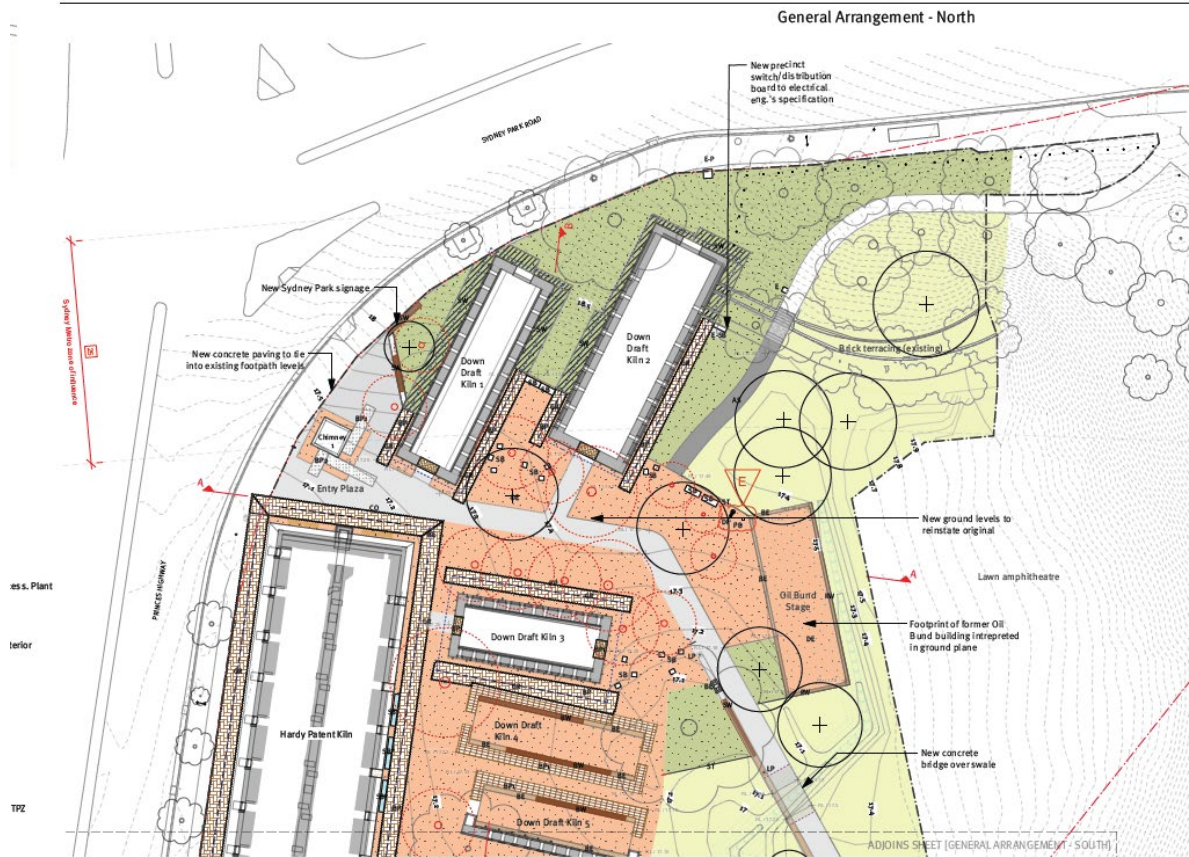

DRAWING TO BE PRINTED IN COLOUR

Roof demolition plan (north)

1 XBR, EXISTING BRICKWORK
Repair, clean & repaint as required.

2 XMG, EXISTING METAL SCREEN AND GATE

3 XMS, EXISTING METAL SCREEN

4 XTF, EXISTING TIMBER FRAMING

8 MEGMSS, BUILDING IDENTIFICATION SIGNAGE
Building identification signage integrated into new gate.

9 MRVMCR, GALVANISED CORRUGATED ROOF
Paint finish. Clear anti-graffiti coating.

10 IS17 STRUCTURAL STEEL FRAMING
Rail profile to interpret original.

11 IS17 STRUCTURAL STEEL FRAMING
Metal framing for new awning. Paint finish.

Compliance with key LEP standards

	control	proposed
height	no control	no change
floor space ratio	no control	no change

Issues

- trees
- remediation

Trees

- non compliance with 50% canopy coverage - Urban Forest Strategy 2023
- proposal provides 31% canopy coverage across the site
- 26 new trees are proposed across the site and are located in areas away from significant heritage fabric
- site forms part of the overall Sydney Park - shortfall can be made up elsewhere
- trees need to be located away from heritage fabric
- non compliance supported