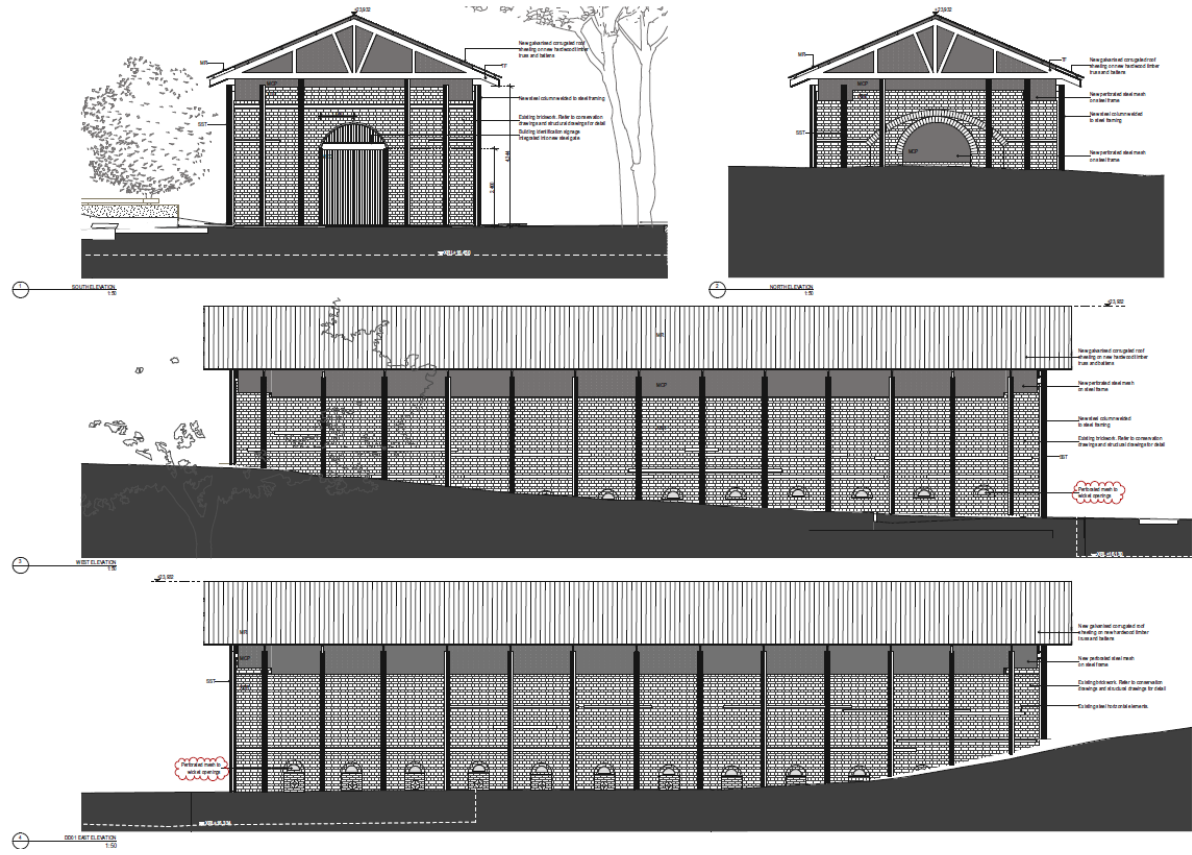

SCALE 1:500

DEMOLITION LEGEND

Legend	
	EXISTING TO BE DEMOLISHED
	EXISTING ELEMENTS TO BE DEMOLISHED
	EXISTING ELEMENTS TO BE RECONSTRUCTED

DRAWING TO BE PRINTED IN COLOUR

ground floor demolition plan (north)

DEMOLITION LEGEND	
Legend	
	EXISTING TO BE RETAINED
	EXISTING ELEMENTS TO BE DEMOLISHED
	EXISTING ELEMENTS TO BE RECONSTRUCTED
DRAWING TO BE PRINTED IN COLOUR	

Level 1 demolition plan (north)

DEMOLITION LEGEND	
Legend	
	EXISTING TO BE RECYCLED
	EXISTING ELEMENTS TO BE DEMOLISHED
	EXISTING ELEMENTS TO BE RECONSTRUCTED

DRAWING TO BE PRINTED IN COLOUR

Roof demolition plan (north)

1 XBR, EXISTING BRICKWORK
Repair, clean & repaint as required.

2 XMG, EXISTING METAL SCREEN AND GATE

3 XMS, EXISTING METAL SCREEN

4 XTF, EXISTING TIMBER FRAMING