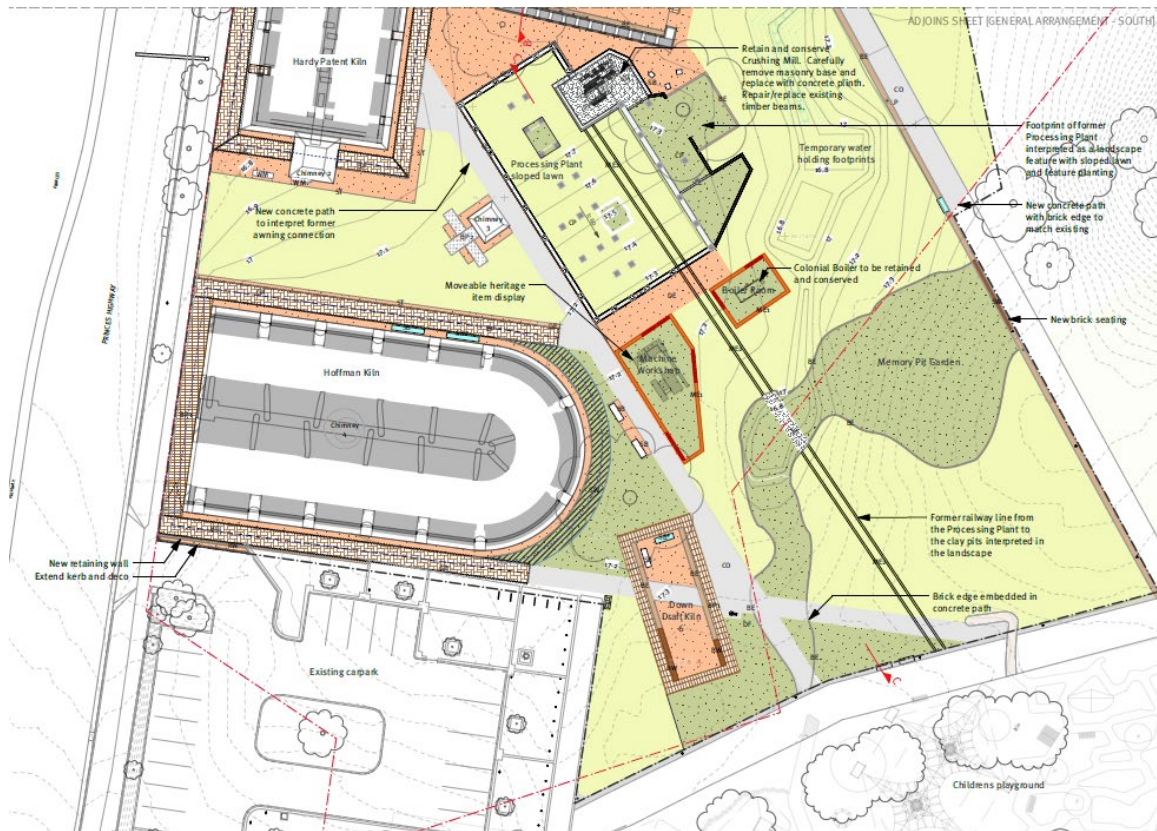

DRAWING TO BE PRINTED IN COLOUR

Roof demolition plan (north)

1 XBR, EXISTING BRICKWORK
Repair, clean & repaint as required.

2 XMG, EXISTING METAL SCREEN AND GATE

3 XMS, EXISTING METAL SCREEN

4 XTF, EXISTING TIMBER FRAMING

8 MEGMSS, BUILDING IDENTIFICATION SIGNAGE
Building identification signage integrated into new gate.

9 MRVMCR, GALVANISED CORRUGATED ROOF
Paint finish. Clear anti-graffiti coating.

10 IS17 STRUCTURAL STEEL FRAMING
Rail profile to interpret original.

11 IS17 STRUCTURAL STEEL FRAMING
Metal framing for new awning. Paint finish.

Compliance with key LEP standards

	control	proposed
height	no control	no change
floor space ratio	no control	no change

Issues

- trees
- remediation

Trees

- non compliance with 50% canopy coverage - Urban Forest Strategy 2023
- proposal provides 31% canopy coverage across the site
- 26 new trees are proposed across the site and are located in areas away from significant heritage fabric
- site forms part of the overall Sydney Park - shortfall can be made up elsewhere
- trees need to be located away from heritage fabric
- non compliance supported