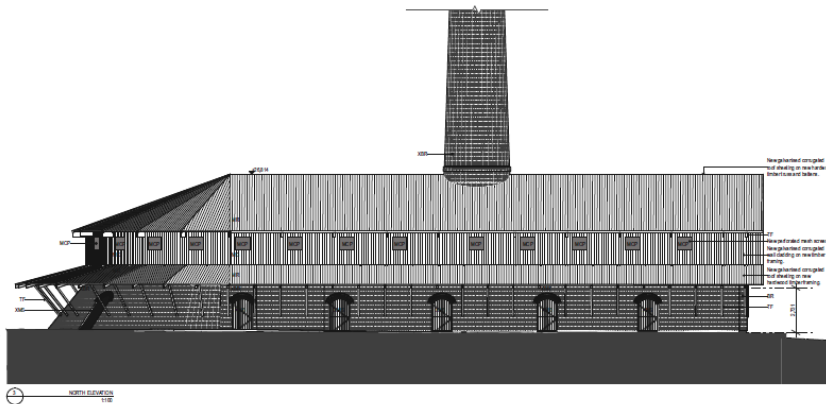

DEMOLITION LEGEND	
Legend	
	EXISTING TO BE RETAINED
	EXISTING ELEMENTS TO BE DEMOLISHED
	EXISTING ELEMENTS TO BE RECONSTRUCTED
DRAWING TO BE PRINTED IN COLOUR	

Level 1 demolition plan (north)

DEMOLITION LEGEND	
Legend	
	EXISTING TO BE RECYCLED
	EXISTING ELEMENTS TO BE DEMOLISHED
	EXISTING ELEMENTS TO BE RECONSTRUCTED

DRAWING TO BE PRINTED IN COLOUR

Roof demolition plan (north)

1 XBR, EXISTING BRICKWORK
Repair, clean & repaint as required.

2 XMG, EXISTING METAL SCREEN AND GATE

3 XMS, EXISTING METAL SCREEN

4 XTF, EXISTING TIMBER FRAMING