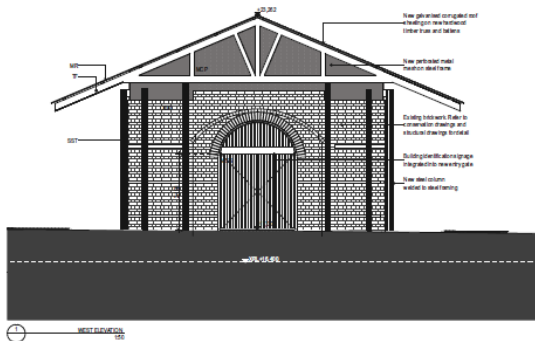

DEMOLITION LEGEND	
Legend	
	EXISTING TO BE RETAINED
	EXISTING ELEMENTS TO BE DEMOLISHED
	EXISTING ELEMENTS TO BE RECONSTRUCTED
DRAWING TO BE PRINTED IN COLOUR	

Level 1 demolition plan (north)

DEMOLITION LEGEND	
Legend	
	EXISTING TO BE RECYCLED
	EXISTING ELEMENTS TO BE DEMOLISHED
	EXISTING ELEMENTS TO BE RECONSTRUCTED

DRAWING TO BE PRINTED IN COLOUR

Roof demolition plan (north)

1 XBR, EXISTING BRICKWORK
Repair, clean & repaint as required.

2 XMG, EXISTING METAL SCREEN AND GATE

3 XMS, EXISTING METAL SCREEN

4 XTF, EXISTING TIMBER FRAMING