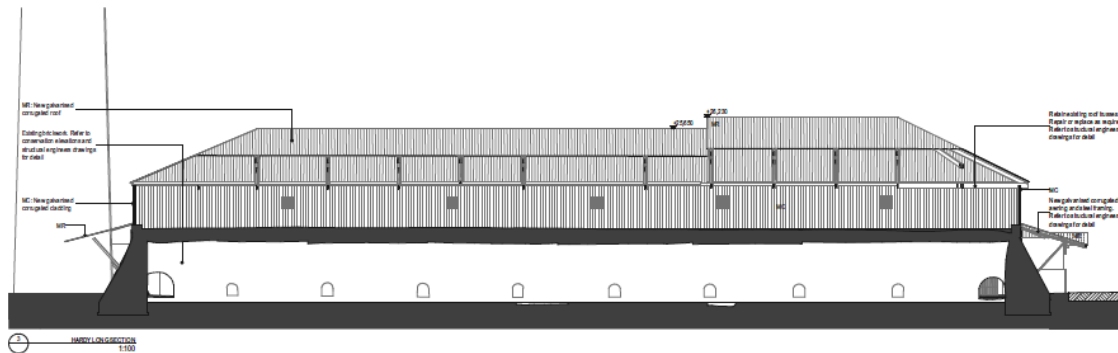

DEMOLITION LEGEND	
Legend	
	EXISTING TO BE RETAINED
	EXISTING ELEMENTS TO BE DEMOLISHED
	EXISTING ELEMENTS TO BE RECONSTRUCTED
DRAWING TO BE PRINTED IN COLOUR	

Level 1 demolition plan (north)

DEMOLITION LEGEND	
Legend	
	EXISTING TO BE RECYCLED
	EXISTING ELEMENTS TO BE DEMOLISHED
	EXISTING ELEMENTS TO BE RECONSTRUCTED

DRAWING TO BE PRINTED IN COLOUR

Roof demolition plan (north)

1 XBR, EXISTING BRICKWORK
Repair, clean & repaint as required.

2 XMG, EXISTING METAL SCREEN AND GATE

3 XMS, EXISTING METAL SCREEN

4 XTF, EXISTING TIMBER FRAMING