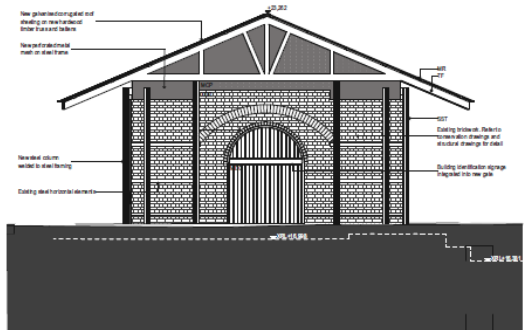

DEMOLITION LEGEND	
Legend	
	EXISTING TO BE RETAINED
	EXISTING ELEMENTS TO BE DEMOLISHED
	EXISTING ELEMENTS TO BE RECONSTRUCTED
DRAWING TO BE PRINTED IN COLOUR	

Level 1 demolition plan (north)

DEMOLITION LEGEND	
Legend	
	EXISTING TO BE RECYCLED
	EXISTING ELEMENTS TO BE DEMOLISHED
	EXISTING ELEMENTS TO BE RECONSTRUCTED

DRAWING TO BE PRINTED IN COLOUR

Roof demolition plan (north)

1 XBR, EXISTING BRICKWORK
Repair, clean & repaint as required.

2 XMG, EXISTING METAL SCREEN AND GATE

3 XMS, EXISTING METAL SCREEN

4 XTF, EXISTING TIMBER FRAMING