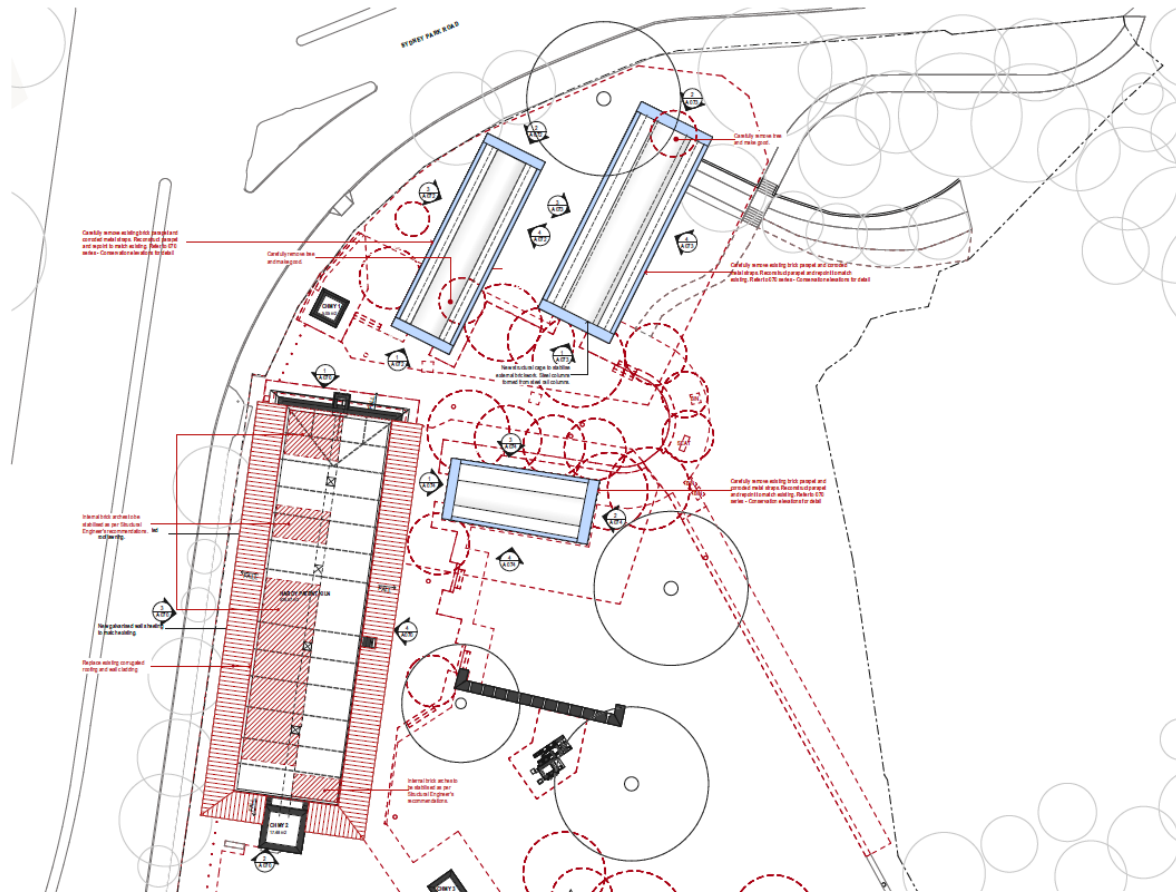

SCALE 1:500

DEMOLITION LEGEND

Legend	
	EXISTING TO BE DEMOLISHED
	EXISTING ELEMENTS TO BE DEMOLISHED
	EXISTING ELEMENTS TO BE RECONSTRUCTED

DRAWING TO BE PRINTED IN COLOUR

ground floor demolition plan (north)

DEMOLITION LEGEND	
Legend	
	EXISTING TO BE RETAINED
	EXISTING ELEMENTS TO BE DEMOLISHED
	EXISTING ELEMENTS TO BE RECONSTRUCTED
DRAWING TO BE PRINTED IN COLOUR	

Level 1 demolition plan (north)

DEMOLITION LEGEND	
Legend	
	EXISTING TO BE RECYCLED
	EXISTING ELEMENTS TO BE DEMOLISHED
	EXISTING ELEMENTS TO BE RECONSTRUCTED

DRAWING TO BE PRINTED IN COLOUR

Roof demolition plan (north)

1 XBR, EXISTING BRICKWORK
Repair, clean & repaint as required.

2 XMG, EXISTING METAL SCREEN AND GATE

3 XMS, EXISTING METAL SCREEN

4 XTF, EXISTING TIMBER FRAMING