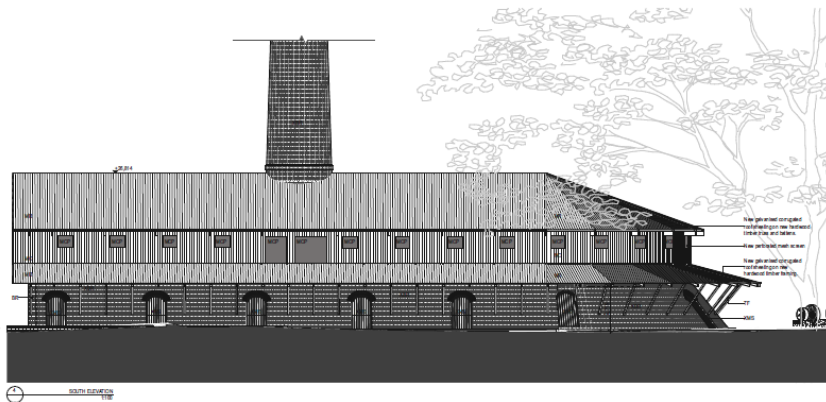

DEMOLITION LEGEND	
Legend	
	EXISTING TO BE RETAINED
	EXISTING ELEMENTS TO BE DEMOLISHED
	EXISTING ELEMENTS TO BE RECONSTRUCTED
DRAWING TO BE PRINTED IN COLOUR	

Level 1 demolition plan (north)

DEMOLITION LEGEND	
Legend	
	EXISTING TO BE RECYCLED
	EXISTING ELEMENTS TO BE DEMOLISHED
	EXISTING ELEMENTS TO BE RECONSTRUCTED

DRAWING TO BE PRINTED IN COLOUR

Roof demolition plan (north)

1 XBR, EXISTING BRICKWORK
Repair, clean & repaint as required.

2 XMG, EXISTING METAL SCREEN AND GATE

3 XMS, EXISTING METAL SCREEN

4 XTF, EXISTING TIMBER FRAMING